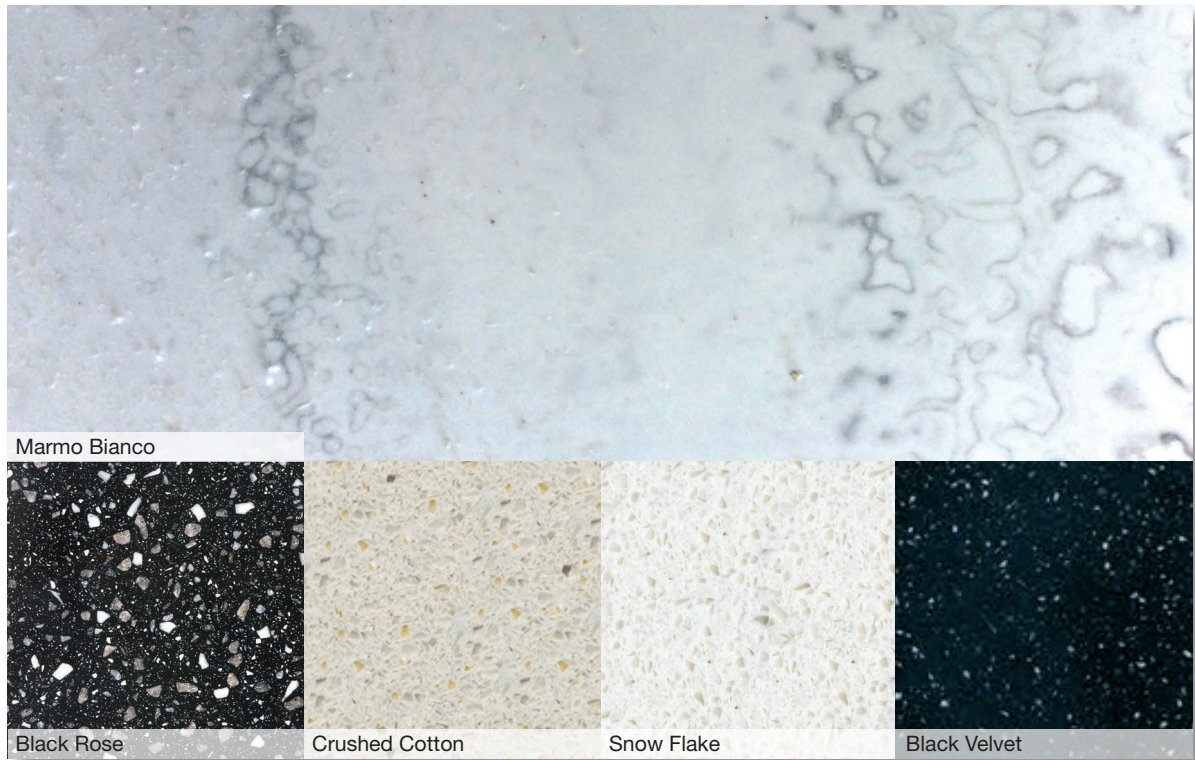

BESPOKE - MADE IN OUR WORKSHOP TO YOUR SIZES

Sold per 100mm so no waste
Solid 20mm and 30mm (Snow Flake and Black Velvet only)
Tops shaped and profiled to your requirements at no extra cost

Feel free to call us on 01604 718580
for further information