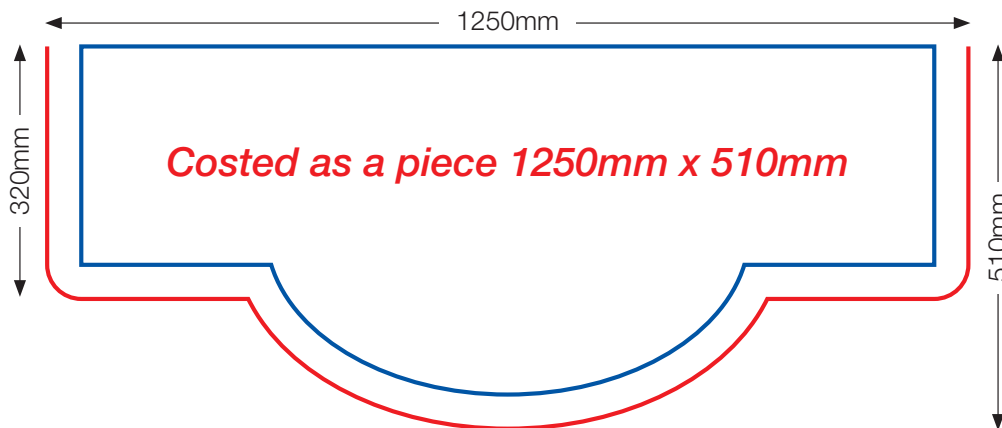

BESPOKE - MADE IN OUR WORKSHOP TO YOUR SIZES

Sold per 100mm so no waste
Solid 20mm and 30mm (Snow Flake and Black Velvet only)
Tops shaped and profiled to your requirements at no extra cost

Feel free to call us on 01604 718580
for further information