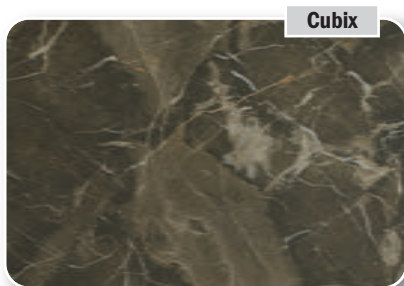

Oriental Stone (XTreme Matt) W S U