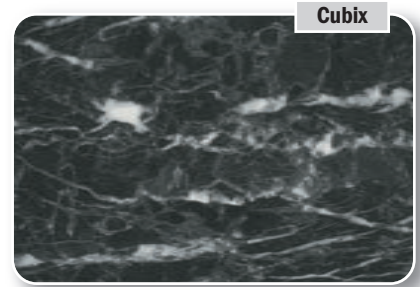

Nero Portoro (XTreme Matt) W S U