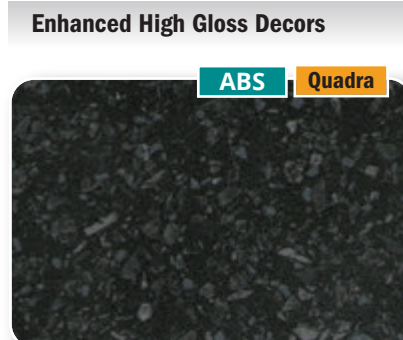

ABS Quadra

Astral Quartz (Enhanced High Gloss)

W S U