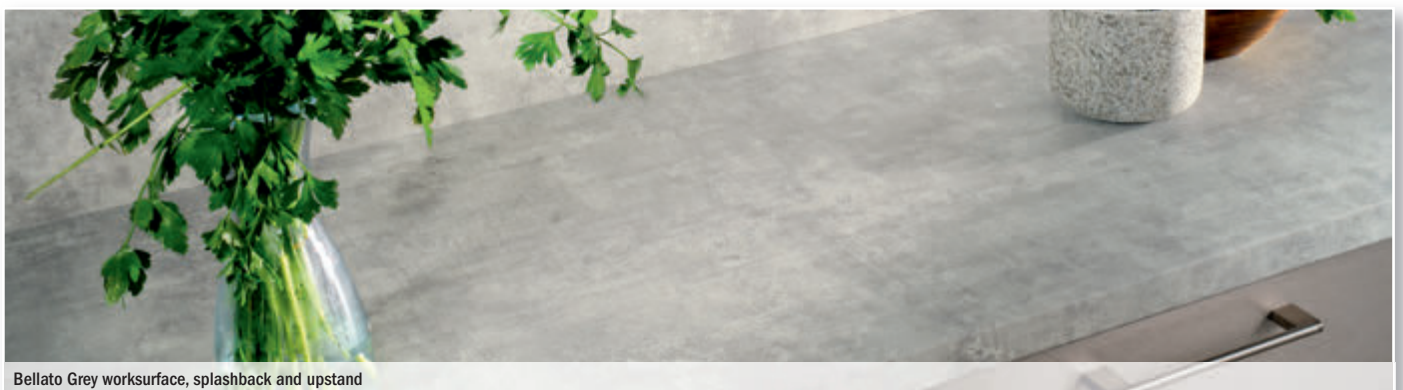

W = Worktop S = Splashback U = Upstand

POSTFORMED LAMINATE TOPS

Bellato Grey worksurface, splashback and upstand